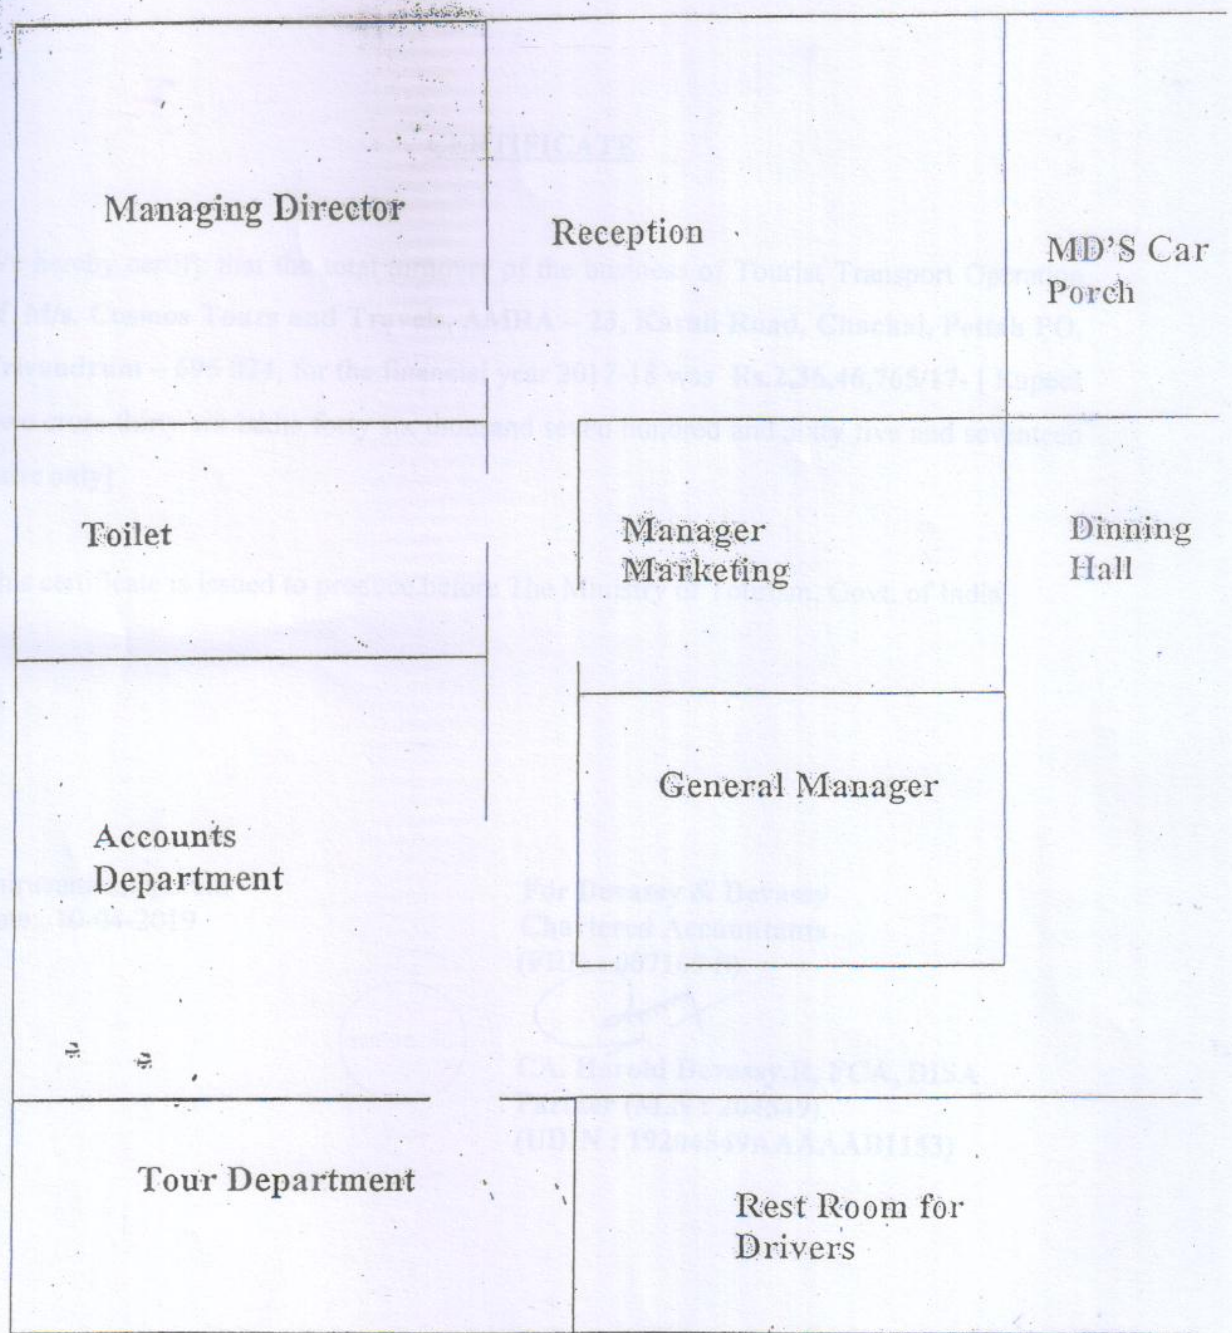

Sketch of the office premises & office building

PARKING AREA FOR VEHICLES

Total Area of 1200 Sft Office Building

PARKING AREA FOR VEHICLES

Toilet and Bathroom for Drivers

For COS TOURS & TRAVELS
[Signature]
Managing Partner