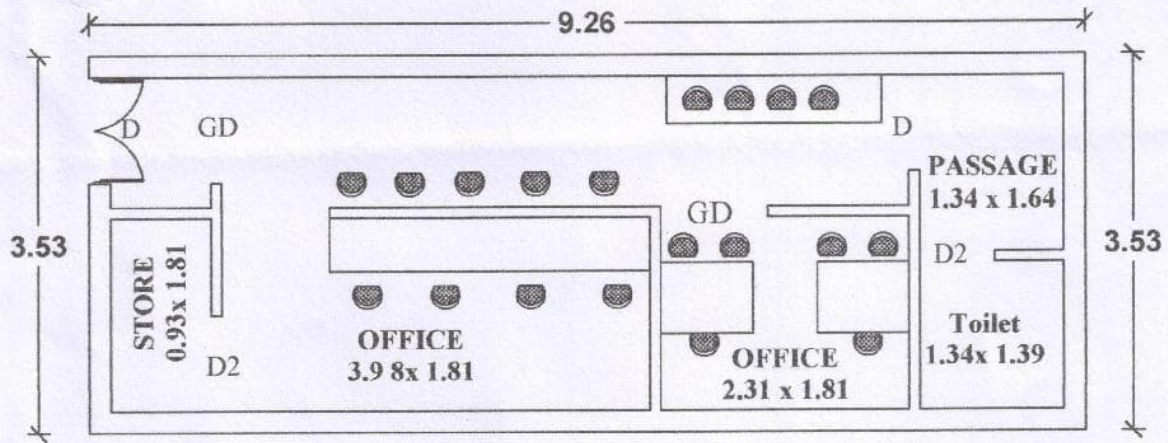

INTERIOR LAY OUT FOR:

Green Oasis Tours And Travel Services Pvt.Ltd
2nd Floor, EMA Building,SRM Road,Lisie Jn.,
Ernakulam -682018,Kerala,India

Owner:
Aurangazeeb.k.k

Not To Scale

PLAN

All Dimension Are In Meter

Plinth Area:- 33.00 m2 (355 sqft)

Carpet Area: 26.40 m2 (284 sqft)

Handwritten signature

02/06/2015

T.BABU, C Eng. (I), M.I.E.
ASSISTANT ENGINEER
L.S.G. DEPARTMENT
COCHIN MUNICIPAL CORPORATION
KOCHI -11