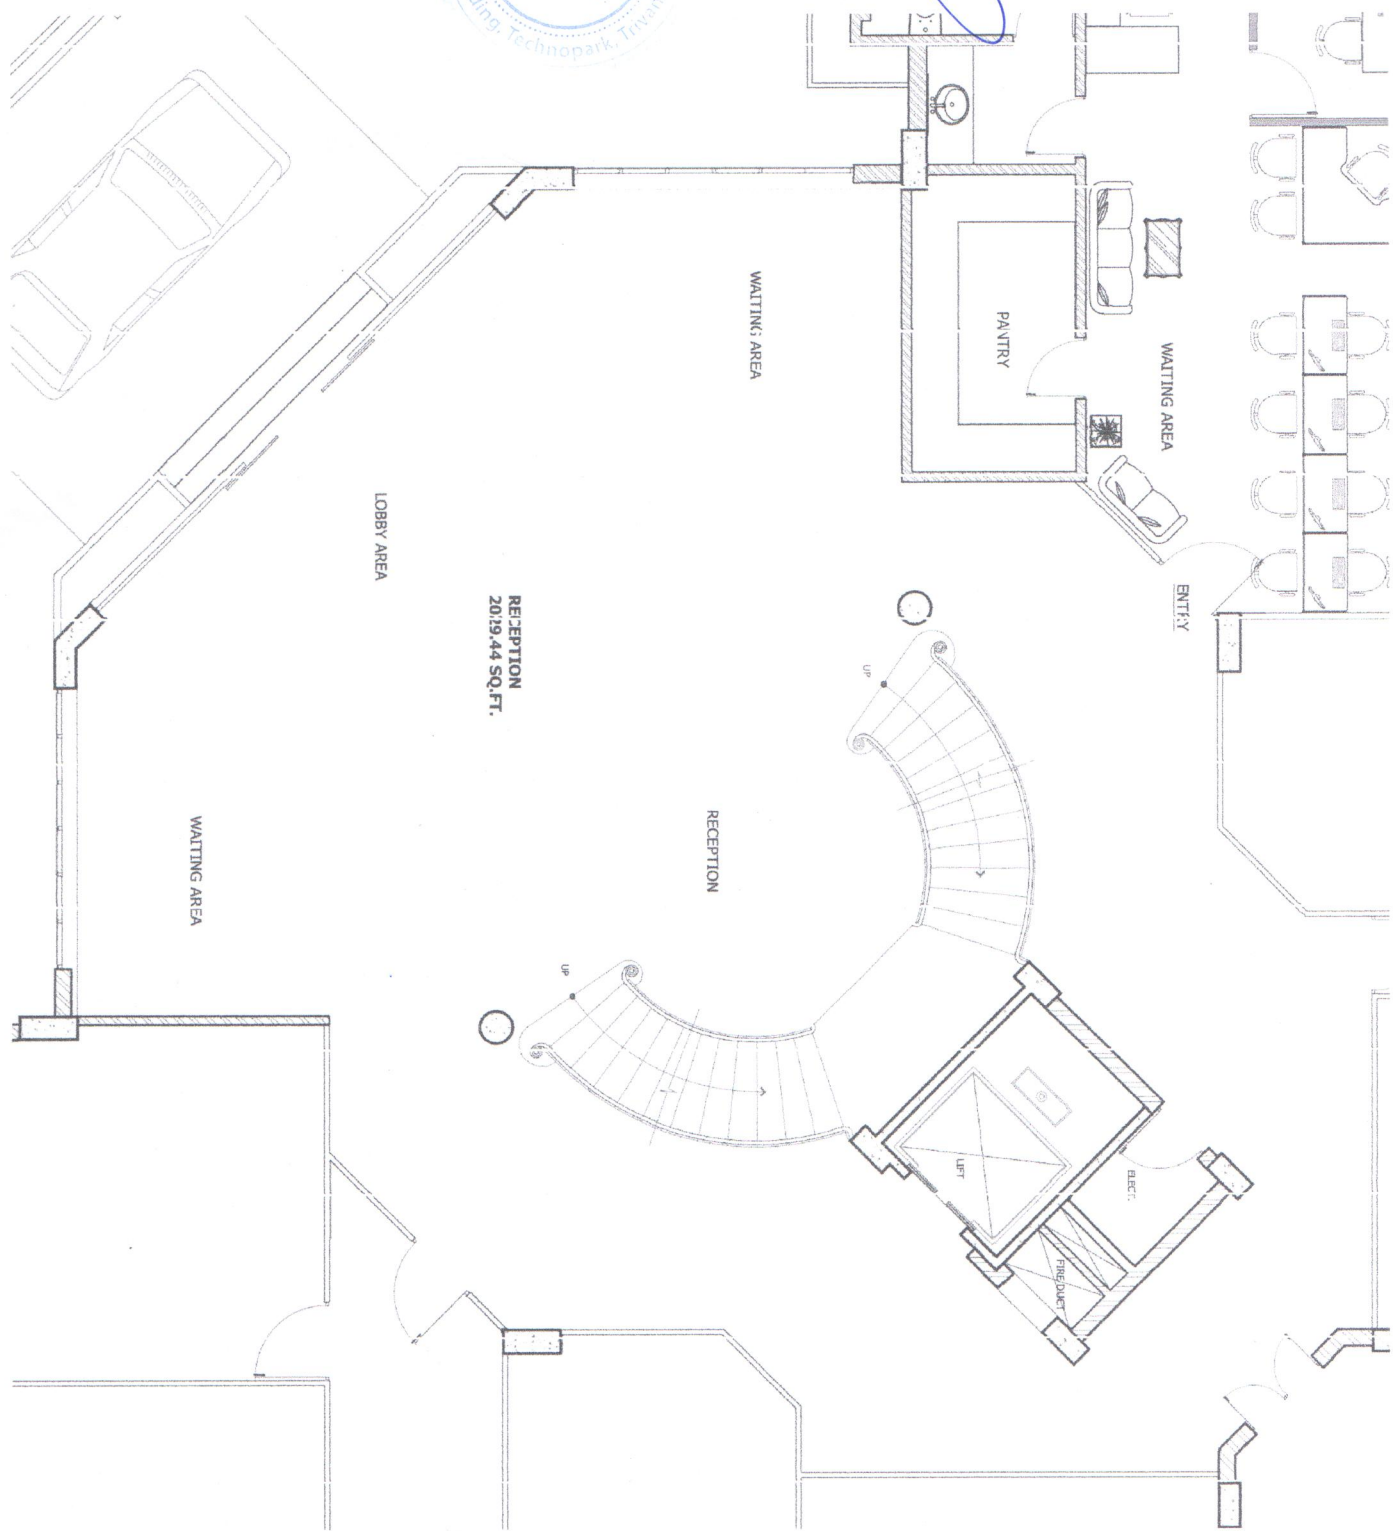

RECEPTION AREA

FOR LAS Travels
Authorised Signatories

LOBBY AREA

WAITING AREA

RECEPTION
20,19.44 SQ.FT.

RECEPTION

WAITING AREA

PANTRY

WAITING AREA

ENTRY

UP

UP

LIFT

ELECT.

FIRE ALARM